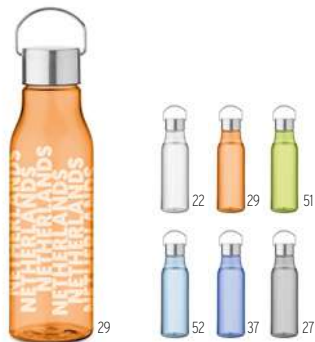

Vernal MO6976
Drinking bottle in RPET which is BPA free and stainless steel cap with lid handle. Leak free. Capacity: 600 ml. **Size** Ø6x23 cm **Print technique** Round screen printing,RD,PL