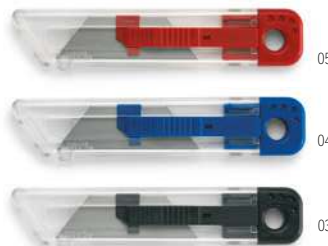

05

04

03

Highcut IT3011

Retractable knife. Clear finish and coloured body.
Size 12,5x2,5x1,5 cm **Print technique** Pad printing,D01,DL