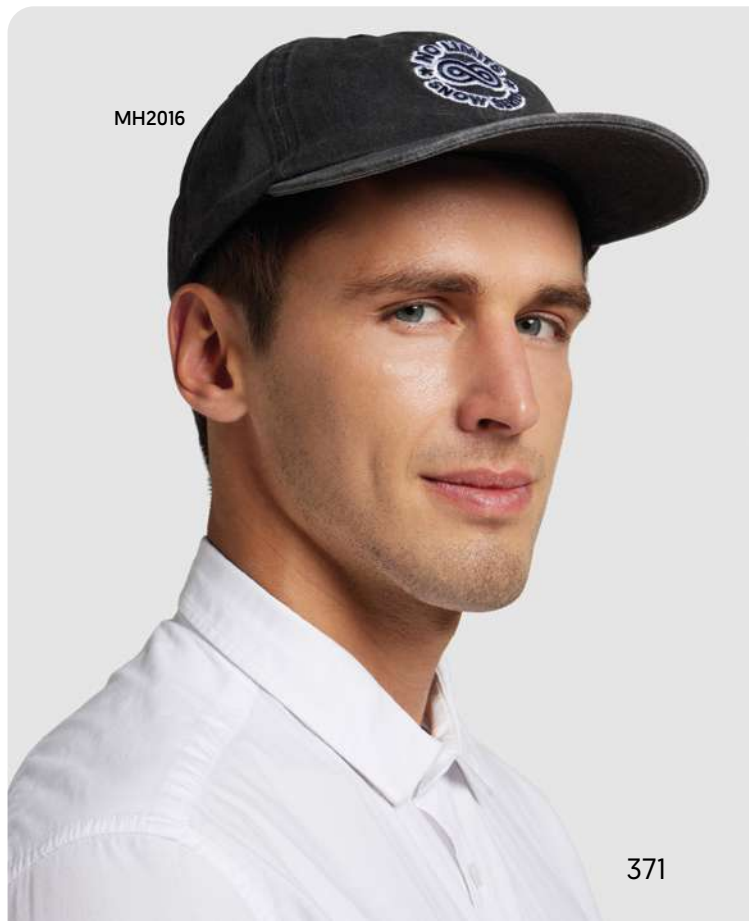

MH2016

MH2016

Pre-washed cotton twill, unstructured 6 panel baseball cap. Casual charm and everyday functionality.