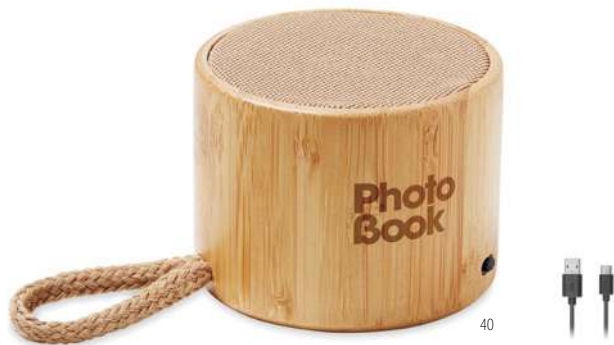

40

Round Lux MO6818 

5.3 wireless speaker in ABS with bamboo casing and LED light indication. 1 Rechargeable Lithium 300 mAh battery included. Output data: 3W, 4 Ohm and 5V. Playing time approx.. 4h. **Size** Ø6,2x5 cm **Print technique** Pad printing,RL,L