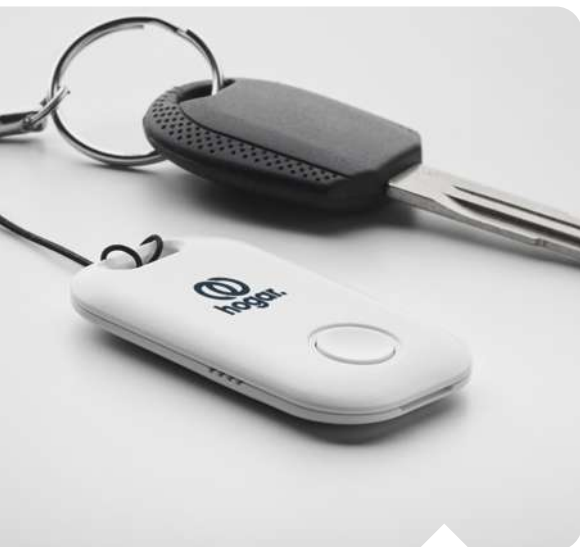

MO2277

Busca MO2277

Smart Apple Find My locator anti loss finder. Only compatible with Apple devices (iOS). The Apple Find My network is a safe and convenient way to find your compatible personal items using your Apple devices.
Size 5,4x3x0,6 cm **Print technique** Pad printing,DO1,DL

Finit MO6897

4.2 Wireless anti-loss/ key finder device made in bamboo casing. Requires a free app available in both iOS and Android. Attach the device to your bag, keys or luggage and whenever your belongings are lost the device will help you to find them. The additional features available with this item are remote shutter/selfie button and phone finder function. 1 CR2032 battery included. Range distance 35m outside/15minside. **Size** 5,4x2,8x0,8 cm **Print technique** Pad printing,DO1,DL,L