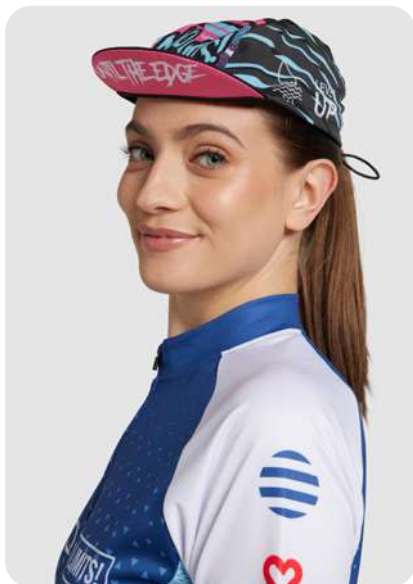

Mix colours

Mix and match with over 50 colours to match the fabric and accessories with your brand design.

Full colour garments to create designs with as many colours and logos as you want.