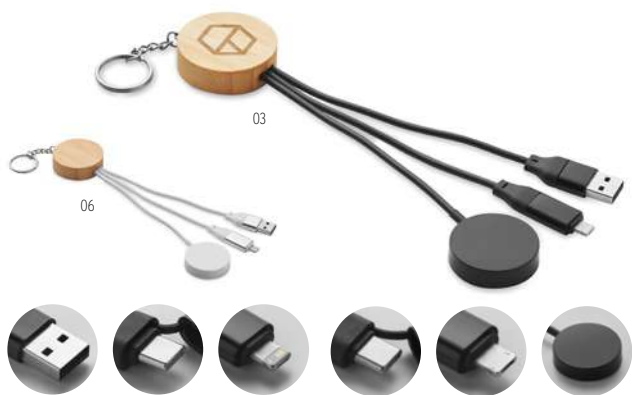

03

Cabo MO2443

60W cable in recycled ABS casing with keyring and phone stand. Input: 2-in-1 Type-C and Type-A. Output: Type-C and micro-B (2-in-1 pin). Cable length: 26 cm. **Size** 2,1x1,1x27,5 cm **Print technique** Pad printing,DL,D01

06

Linea MO2425

60W retractable charging cable in recycled ABS casing. Input: 2-in-1 Type-C and Type-A. Output: Type-C and micro-B (2-in-1 pin). Cable length: 80 cm. **Size** 5,3x5,3x1,6 cm **Print technique** Pad printing,DL,D01

MO2585

MO2567 > 99

03

Shaka MO2585 • 
 60W lanyard charging cable type-C to type-C
 in RPET with phone cord holder. **Size** 0,5x1 cm
Print technique Pad printing,L,DL,DO1

Practical smartwatch charging cables

Bule MO2451

Key ring 4-in-1 charging cable 60W with bamboo detail. Input: 2-in-1 Type-C & Type-A. Output: Watch charging (Samsung® and Apple®), type-C and micro-B (2-in-1 pin).
Size 4,4x1,3x26,8 cm **Print technique** Pad printing,L,DL,D01