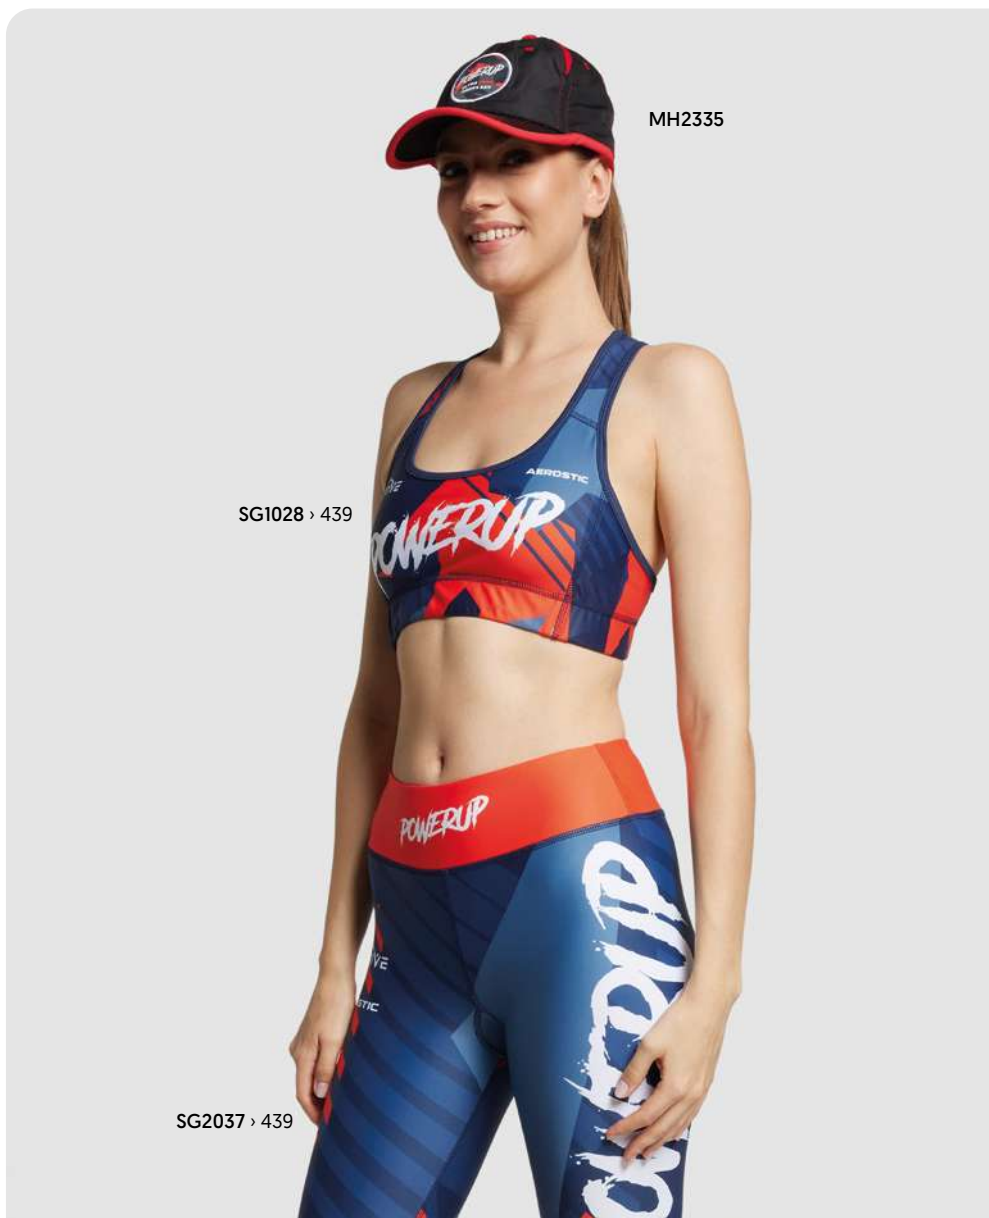

MH2333

yourChoice

50
MOQ

Performance caps in your colours, in your design

Pick your favourite style and
customise it in the colours of your
choice, matching your brand.

Delivery time: from 6 weeks.

MH2335

SG1028 › 439