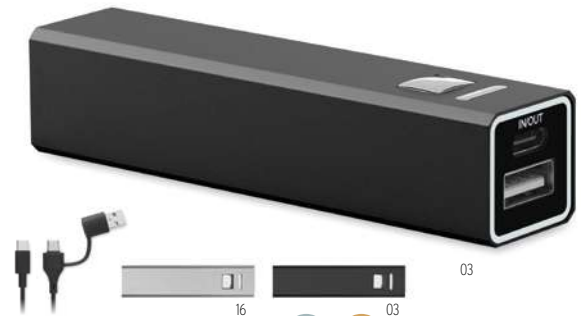

Poweraluc MO2374

Power bank 2600 mAh in recycled aluminium case. Capacity for smartphone use, out put current DC5V/2A. Including USB Type-C charging cable with Type-A adaptor. In/Output: USB Type-C. **Size** 9,5x2,1x2,1 cm **Print technique** Pad printing,L,PD