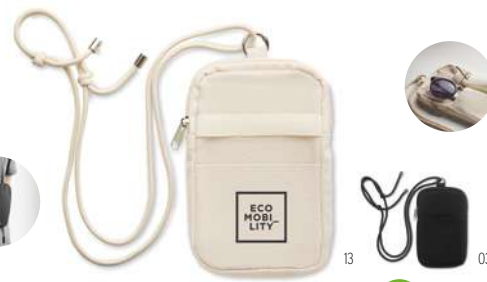

Mobibolsa MO2519

Cross body smartphone bag in recycled cotton with RPET polyester adjustable lanyard with open pocket on front side. 280 gr/m². **Size** 12x19 cm **Print technique** Screen printing,T1,TD,TR