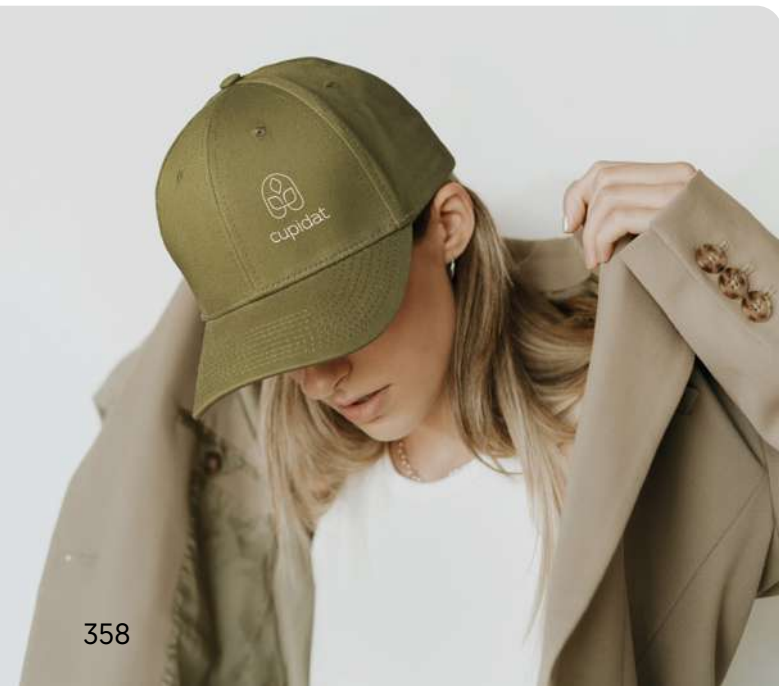

Bahamas MO2347 ● 280gs

6 panel baseball cap in cotton twill 280 gr/m² with adjustable steel belt closure. Oxford peak. Washable. Size 7 1/4.

Size 21x16x11 cm **Print technique** Screen printing,E,TI,TD,TR