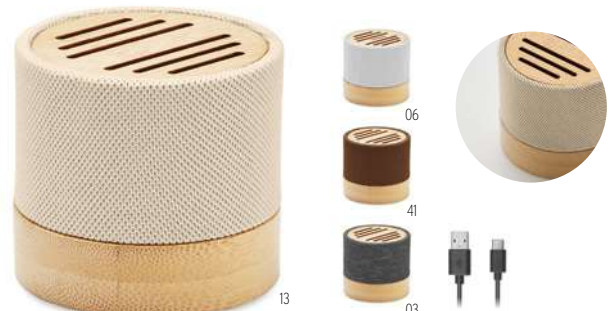

Boo! MO6847

5.0 wireless speaker in RPET casing with bamboo detail on top. 1 Rechargeable Li-ION 300 mAh battery included. Includes an SD card port and an AUX/ USB cable. Output data: 3W, 3 Ohm and 5V. Playing time approx. 3h. **Size** Ø6,1x5,3 cm **Print technique** Round screen printing ,L,P