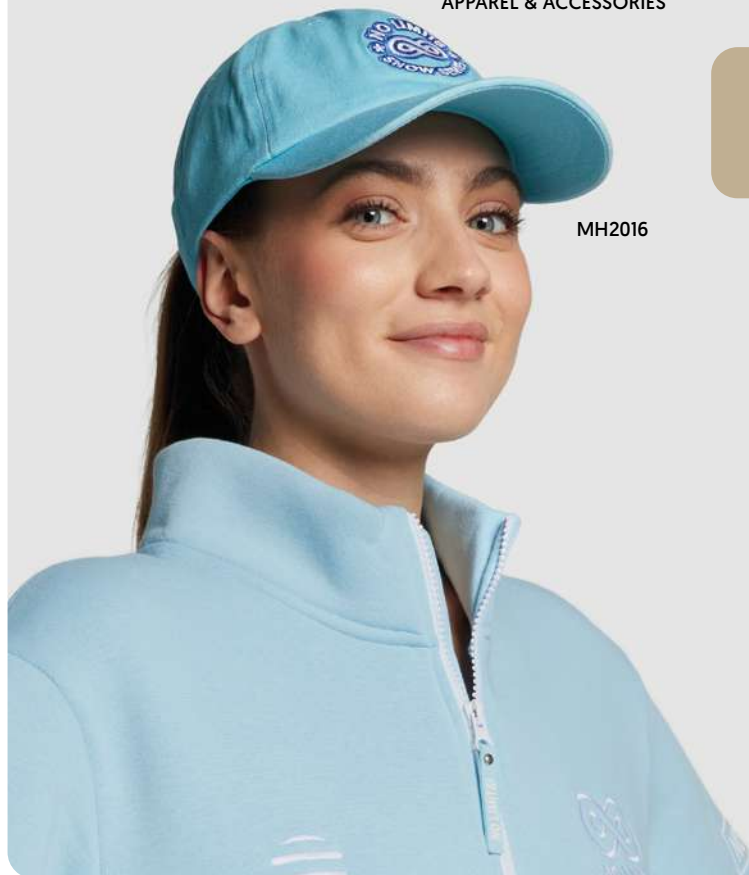

yourChoice

MH2016

MH2016

Pre-washed cotton twill, unstructured 6 panel baseball cap. Casual charm and everyday functionality.