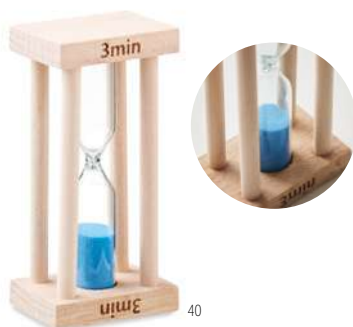

Ci MO6902 ●

Wooden sand timer. Approx. 3 minutes. **Size** 4,5x9x3 cm
Print technique Pad printing, L