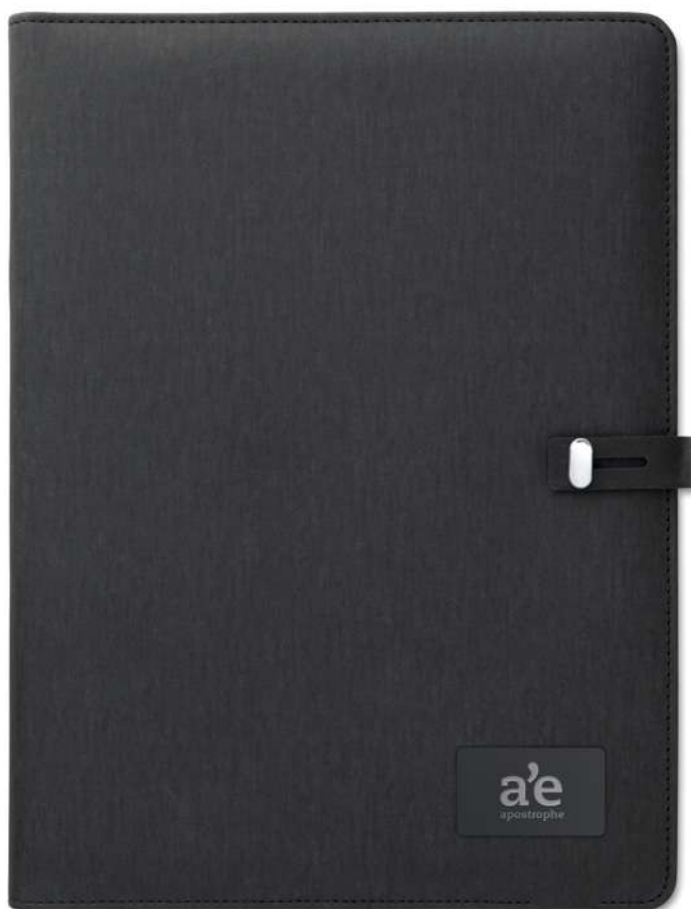

MO2478 › 74

Turn work into play with tools that inspire creativity, boost productivity, and brighten the daily grind.

MO2522 › 59

MO2309 › 84

Conference folder with wireless charger

Burgus MO2495

15W

A4 conference folder with linen-PU cover. 5000 mAh power bank and 15W magnetic wireless charger. 20 lined sheets notepad. Multiple internal compartments. Magnetic closure. Elastic pen holder. **Size** 23x31x2 cm
Print technique Pad printing, DO1, S, T1, TD, TR