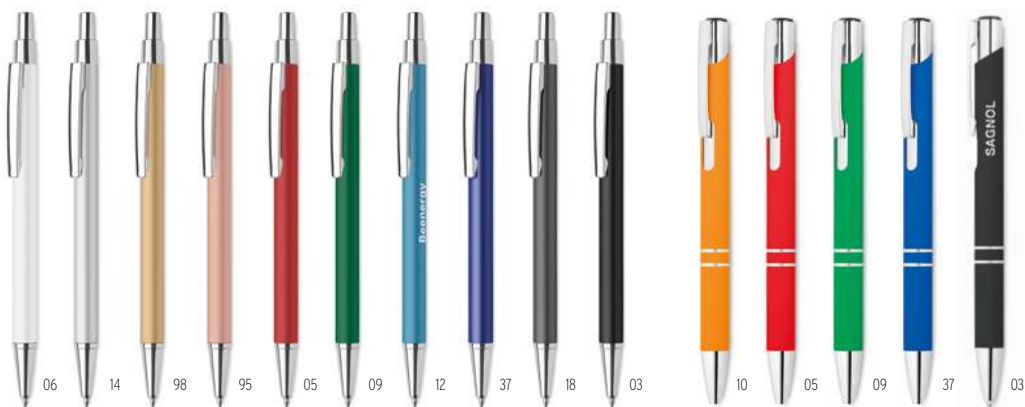

Dana MO6560

Push button ball pen in recycled aluminium. Blue ink.
Size Ø0,8x14 cm **Print technique** Pad printing, L

Aosta MO8857

Push button ball pen in rubberized finish. Blue ink. **Size** Ø1x13,5 cm **Print technique** Laser engraving