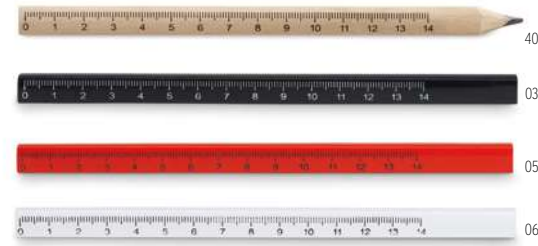

40

03

05

06

Maderos MO8686

Wooden carpenters pencil with 14 cm ruler.
Size 17,5x1x0,8 cm **Print technique** Pad printing,L

Multichillo MO2531

Recycled aluminium multi-function pocket knife. 5 functions: large blade, bottle opener, screwdriver, corkscrew and can opener. **Size** 8,5x2,5 cm **Print technique** Pad printing,L