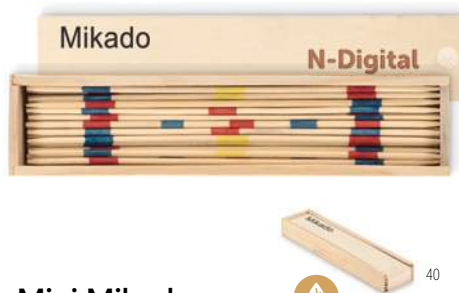

Mini Mikado MO9189

Wooden mikado set. Presented in wooden box.
Size 19x4x2 cm **Print technique** Pad printing,L,S