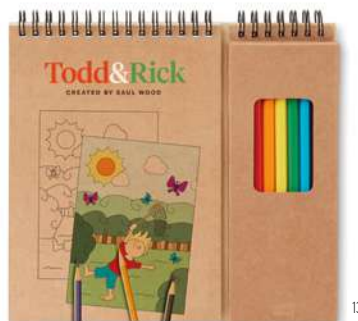

Colopad MO8769
Colouring set with 24 pages 6 of which have pictures to colour in and 18 blank pages. Includes 8 colouring pencils.
Size 21,5x18,5x1 cm **Print technique** Screen printing