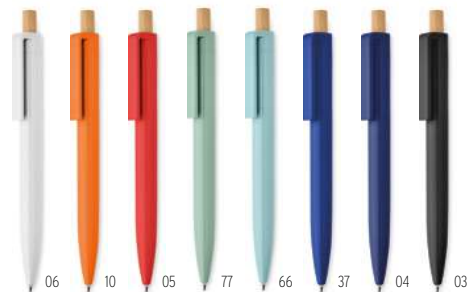

Negrito MO9393

Push button stylus pen in aluminium. When the logo is engraved on to the barrel, the colour revealed matches the colour of the touch tip. Blue ink.
Size Ø1x14 cm **Print technique** Laser engraving