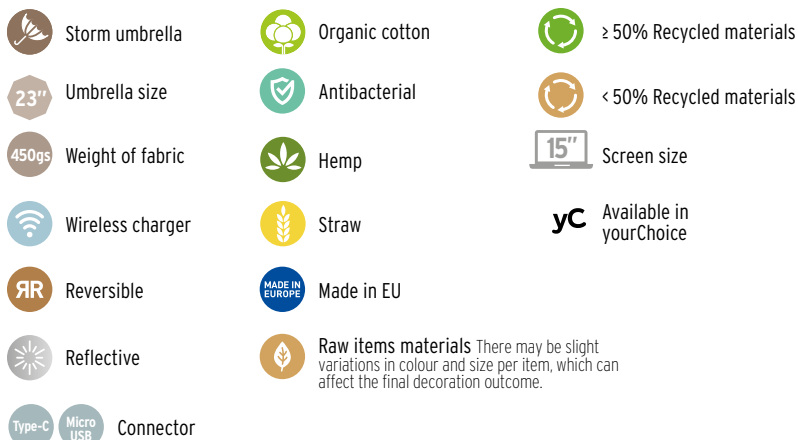

GENERAL PICTOGRAMS

Raw items materials There may be slight variations in colour and size per item, which can affect the final decoration outcome.

COLOUR CODES

00 mix colour	42 Earth	AR Army	IB Ice Blue
01 brown	43 off white	AS Ash	KG Kelly Green
02 burgundy	44 dark grey/grey	AT Apricot	KH Khaki
03 black	45 blue/green	BC Black/White	LE Lemon
04 blue	46 black/khaki	BG Burgundy	LG Light Grey
05 red	47 prairie green/white	BK Black	LM Lime
06 white	48 lime	BN Black/Lime	LP Light Purple
07 grey	49 army green	BO Bottle Green	MG Metal Grey
08 yellow	50 transparent fuchsia	BT Bright Red	MP Medium Pink
09 green	51 transparent lime	CB Carolina Blue	MU Mouse Grey
10 orange	52 transparent light blue	CE Charcoal Melange	NA Natural
11 baby pink	53 ivory	CH Chocolate	NE Neon Yellow
12 turquoise	54 white/dark blue	CL Chili Red	NG Neon Green
13 beige	55 blue/grey	CM Cream	NL Neon Lime
14 silver	56 sage	CR Charcoal	NO Neon Orange
15 stone grey	60 dark green	CY Creamy Blue	NP Neon Pink
16 matt silver	65 rope	DA Dark Purple	NW Navy/White
17 shiny silver	66 baby blue	DB Deep Black	NY Navy
18 titanium	67 taupe	DC Dark Chocolate	OB Burnt Orange
19 champagne	68 neon green	DE Deep Charcoal Grey	OP Orchid Pink
20 petrol	69 blue/beige	DG Dark Grey	OR Orange
21 violet	70 neon yellow	DK Dark Khaki	PB Petroleum Blue
22 transparent	71 neon orange	DM Denim Blue	PE Peach
23 transparent blue	72 neon fuchsia	DU Duck Blue	PG Pure Grey
24 transparent green	77 mint green	EA Earth	PP pale pink
25 transparent red	81 black/blue	EM Emerald	PY Pale Yellow
26 transparent white	83 black/red	FG Forest Green	RB Royal Blue
27 transparent grey	84 white/neon yellow	FI Fir Green	RC Recycled Black
28 transparent yellow	85 french navy	FN French Navy	RD Red
29 transparent orange	86 white/turquoise	FU Fuchsia	RH Recycled White
30 transparent petrol	89 printed sample	FW French Navy/White	RO Rope
31 transparent pink	90 copper	GG Golf Green	RV Recycled Navy
32 transparent violet	95 beige/red	GM Grey Melange	SA Sand
33 white/black	96 beige/blue	GN Frozen Green	SG Sage Green
34 white/grey	97 matt gold	GO Gold	SK Sky Blue
35 white/red	98 gold	GY Grey Heather	SP Sky Blue Pique
36 white/blue	99 multicolour	HD Heather Denim	PK pink
37 royal blue	AA Arctic Blue	HI Hibiscus	TA Tango Red
38 fuchsia	AB Abyss Blue	HK Heather Khaki	UL Ultramarine
39 khaki	AG Apple Green	HP Heather Pink	WH White
40 wood	AL Atoll Blue	HS Heather Sky	WW White Off
41 chocolate	AQ Aqua	HX Heather Oxblood	ZI Zinc